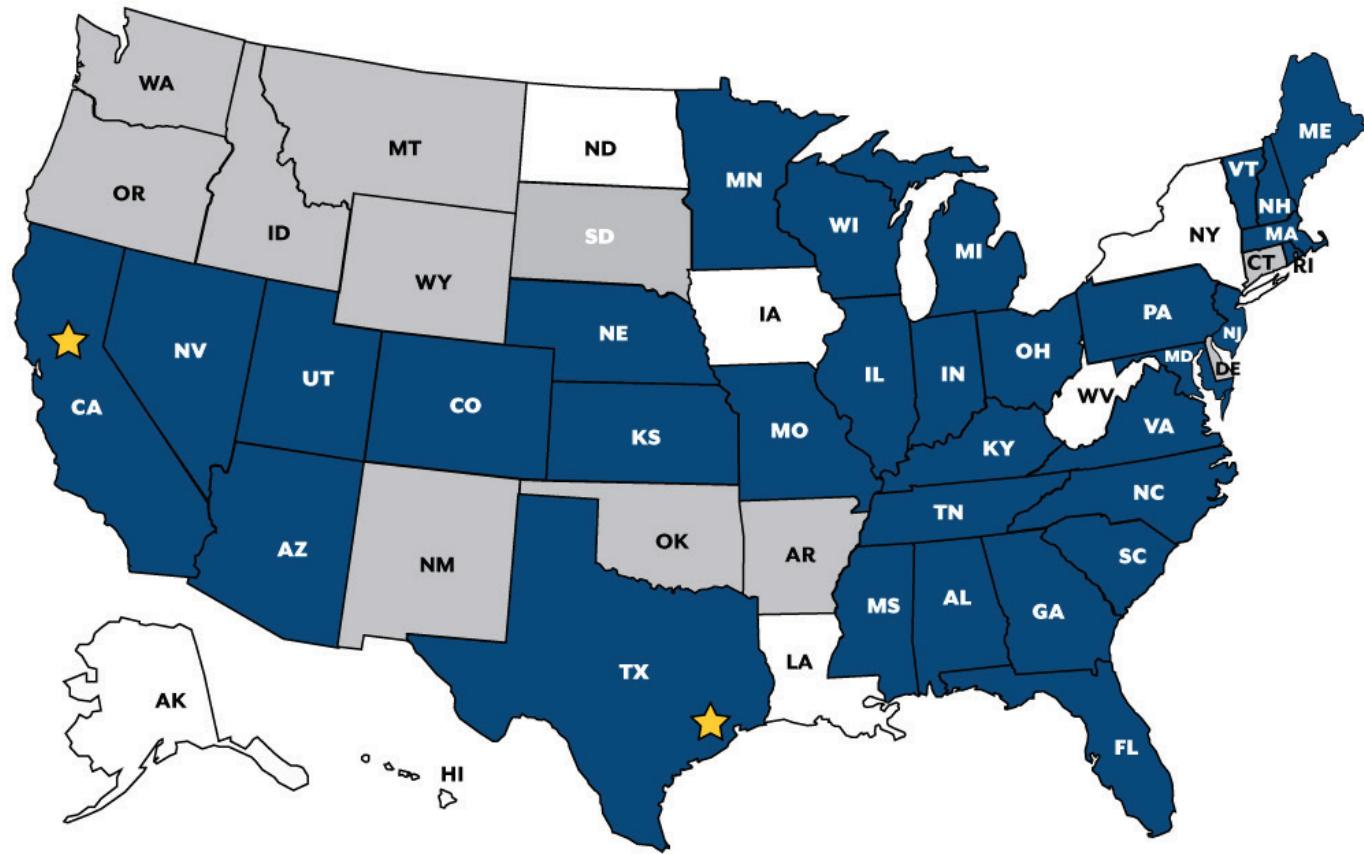

NATIONAL CLOSING SOLUTIONS COVERAGE MAP

Authorized or licensed for Title Insurance & Settlement Services
 Title referral, Settlement by NCS
 Do not service
 National production centers in Roseville, CA and Sugar Land, TX

CONTACT INFORMATION
 ☎ 888.958.8060
 ✉ sales@NCSLenders.com

NATIONAL HEADQUARTERS
 9087 Foothills Blvd., Ste. 700 | Roseville, CA 95747
 12946 Dairy Ashford Rd., Ste. 130 | Sugar Land, TX 77478